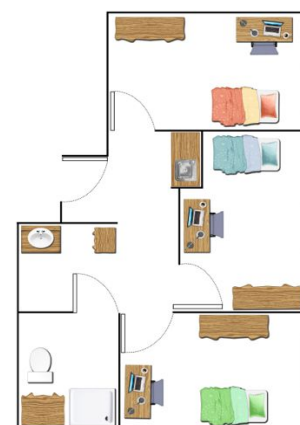

### Large Private Bedroom in Copper House Suite:

\$48.00 per person per night  
(3 people per suite)

This suite offers larger private rooms, shared bathroom area, and a shared kitchenette.

#### Large Private Bedroom Amenities:

- Flat panel cable TV
- Suites include upgraded bed and bath linens
- Rooms are furnished with an alarm clock and fan
- Coffeemaker and tea service is provided in each suite
- Parking is included in the nightly rate; you will receive a parking pass at check-in

#### Private Bedroom Amenities:

- Flat panel cable TV
- Suites include upgraded bed and bath linens
- Rooms are furnished with an alarm clock and fan
- Coffeemaker and tea service is provided in each suite
- Parking is included in the nightly rate; you will receive a parking pass at check-in

#### Single Private Bedroom Amenities:

- Flat panel cable TV
- Micro-fridge
- Suites include upgraded bed and bath linens
- Rooms are furnished with an alarm clock and fan
- Coffeemaker and tea service is provided in each suite
- Parking is included in the nightly rate; you will receive a parking pass at check-in